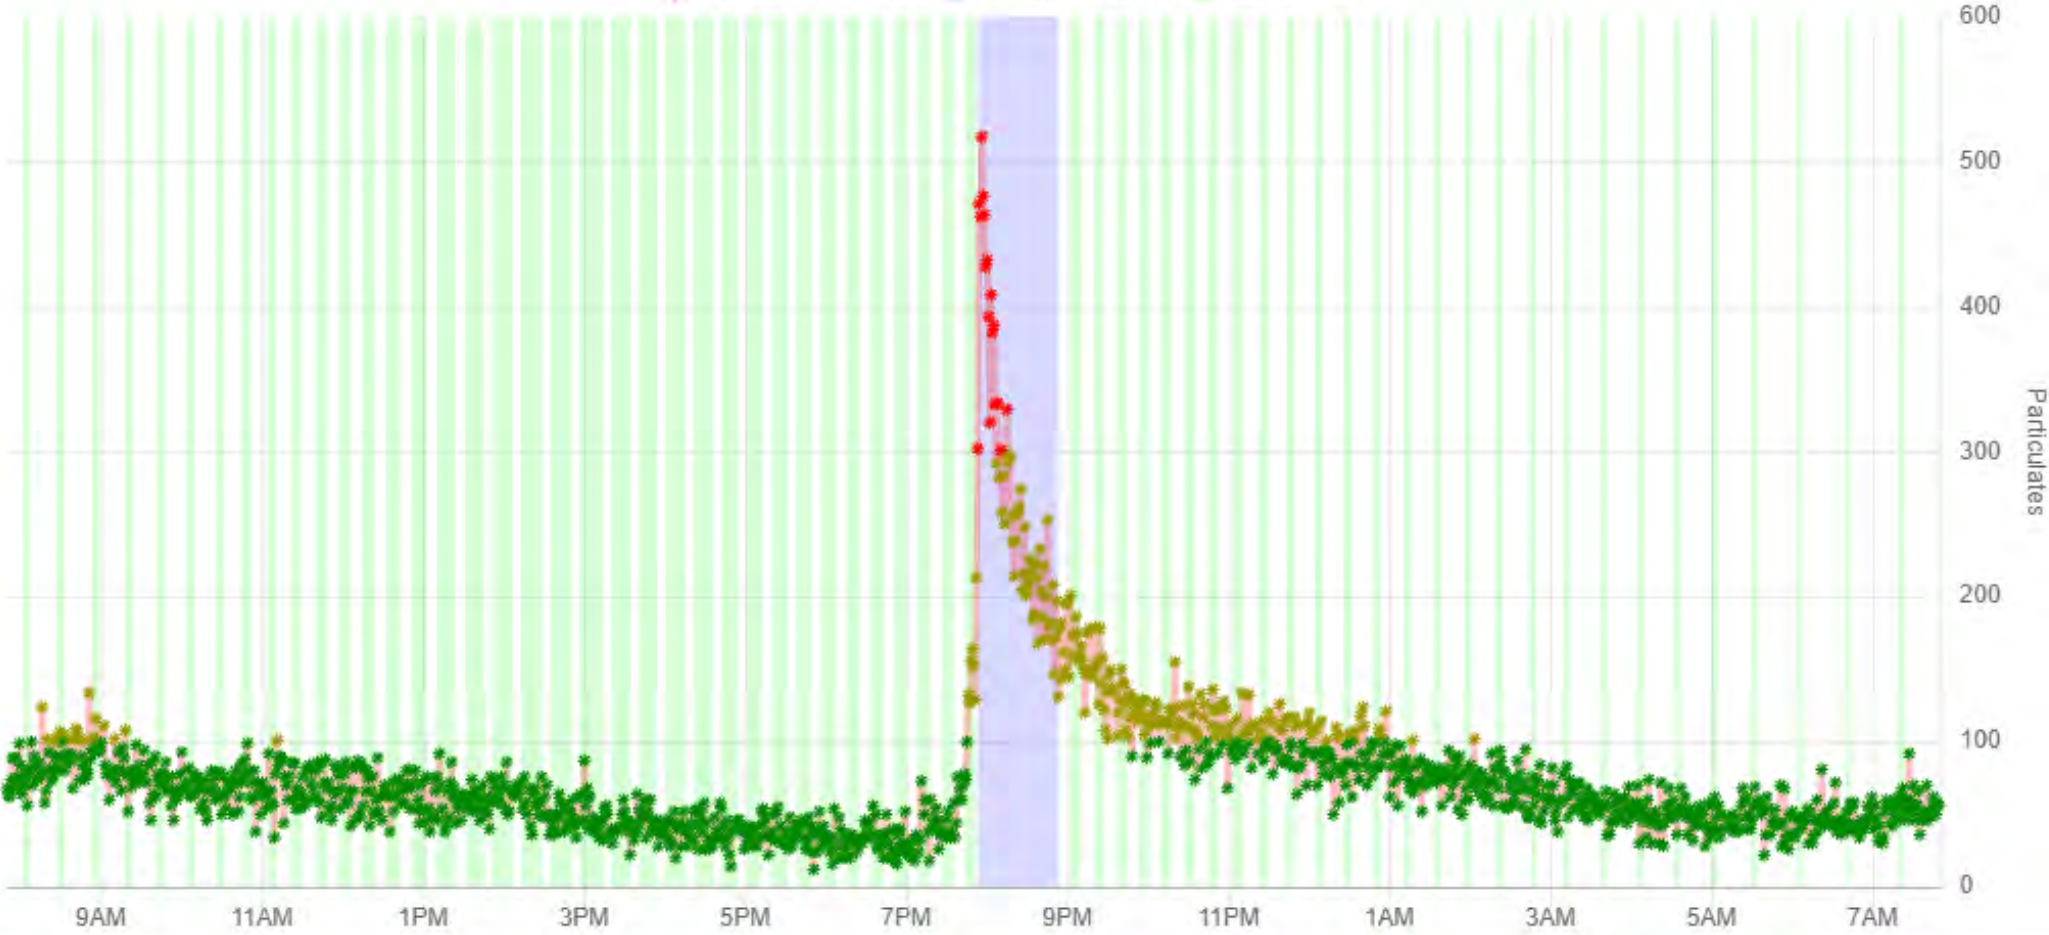

Zone 1 Data from 6/24/2020 7:49:51 AM to 6/25/2020 7:49:51 AM

Sensor 1 Particulates Zone 1 Requested Zone 1 Auto

Previous

Next

(Click legend entries to toggle data visibility.)

IONaer Data from 6/18/2020 7:58 am to 6/19/2020 7:58 am

- zone 1s Particulates
- zone 2s Particulates
- ZONE 3S Particulates
- Zone 1 Requested
- zone 2 Requested
- ZONE 3 Requested
- Zone 1 Auto
- zone 2 Auto
- ZONE 3 Auto

◀ Previous

Next ▶

(Click legend entries to toggle data visibility.)

IONaer Data from 6/18/2020 7:58 am to 6/19/2020 7:58 am

- zone 1s Particulates
- zone 2s Particulates
- ZONE 3S Particulates
- Zone 1 Requested
- zone 2 Requested
- ZONE 3 Requested
- Zone 1 Auto
- zone 2 Auto
- ZONE 3 Auto

◀ Previous

Next ▶▶

(Click legend entries to toggle data visibility.)

IONaer Data from 6/18/2020 7:58 am to 6/19/2020 7:58 am

- * zone-1s-Particulates
- * zone-2s-Particulates
- * ZONE 3S Particulates
- Zone-1-Requested
- zone-2-Requested
- ZONE 3 Requested
- Zone-1-Auto
- zone-2-Auto
- ZONE 3 Auto