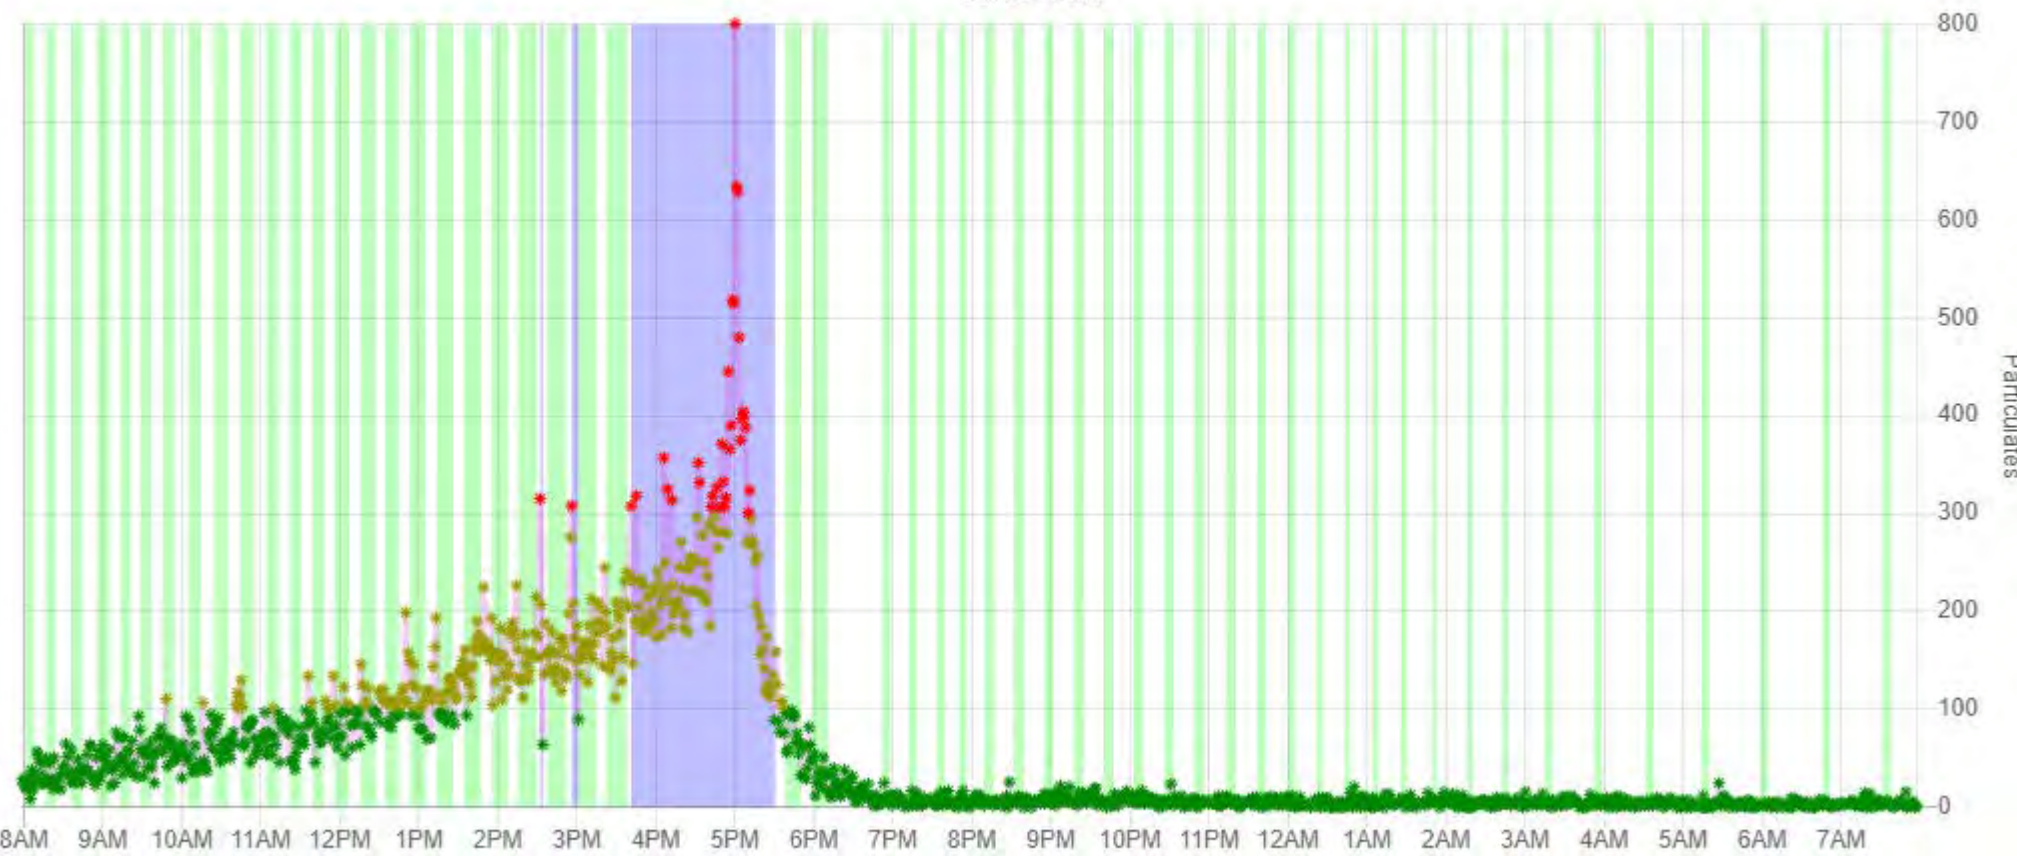

IONaer Data from 6/18/2020 7:58 am to 6/19/2020 7:58 am

- zone 1s Particulates
- zone 2s Particulates
- ZONE 3S Particulates
- Zone 1 Requested
- zone 2 Requested
- ZONE 3 Requested
- Zone 1 Auto
- zone 2 Auto
- ZONE 3 Auto

◀ Previous

Next ▶▶

(Click legend entries to toggle data visibility.)

IONaer Data from 6/18/2020 7:58 am to 6/19/2020 7:58 am

- * zone-1s-Particulates
- * zone-2s-Particulates
- * ZONE 3S Particulates
- Zone-1-Requested
- zone-2-Requested
- ZONE 3 Requested
- Zone-1-Auto
- zone-2-Auto
- ZONE 3 Auto