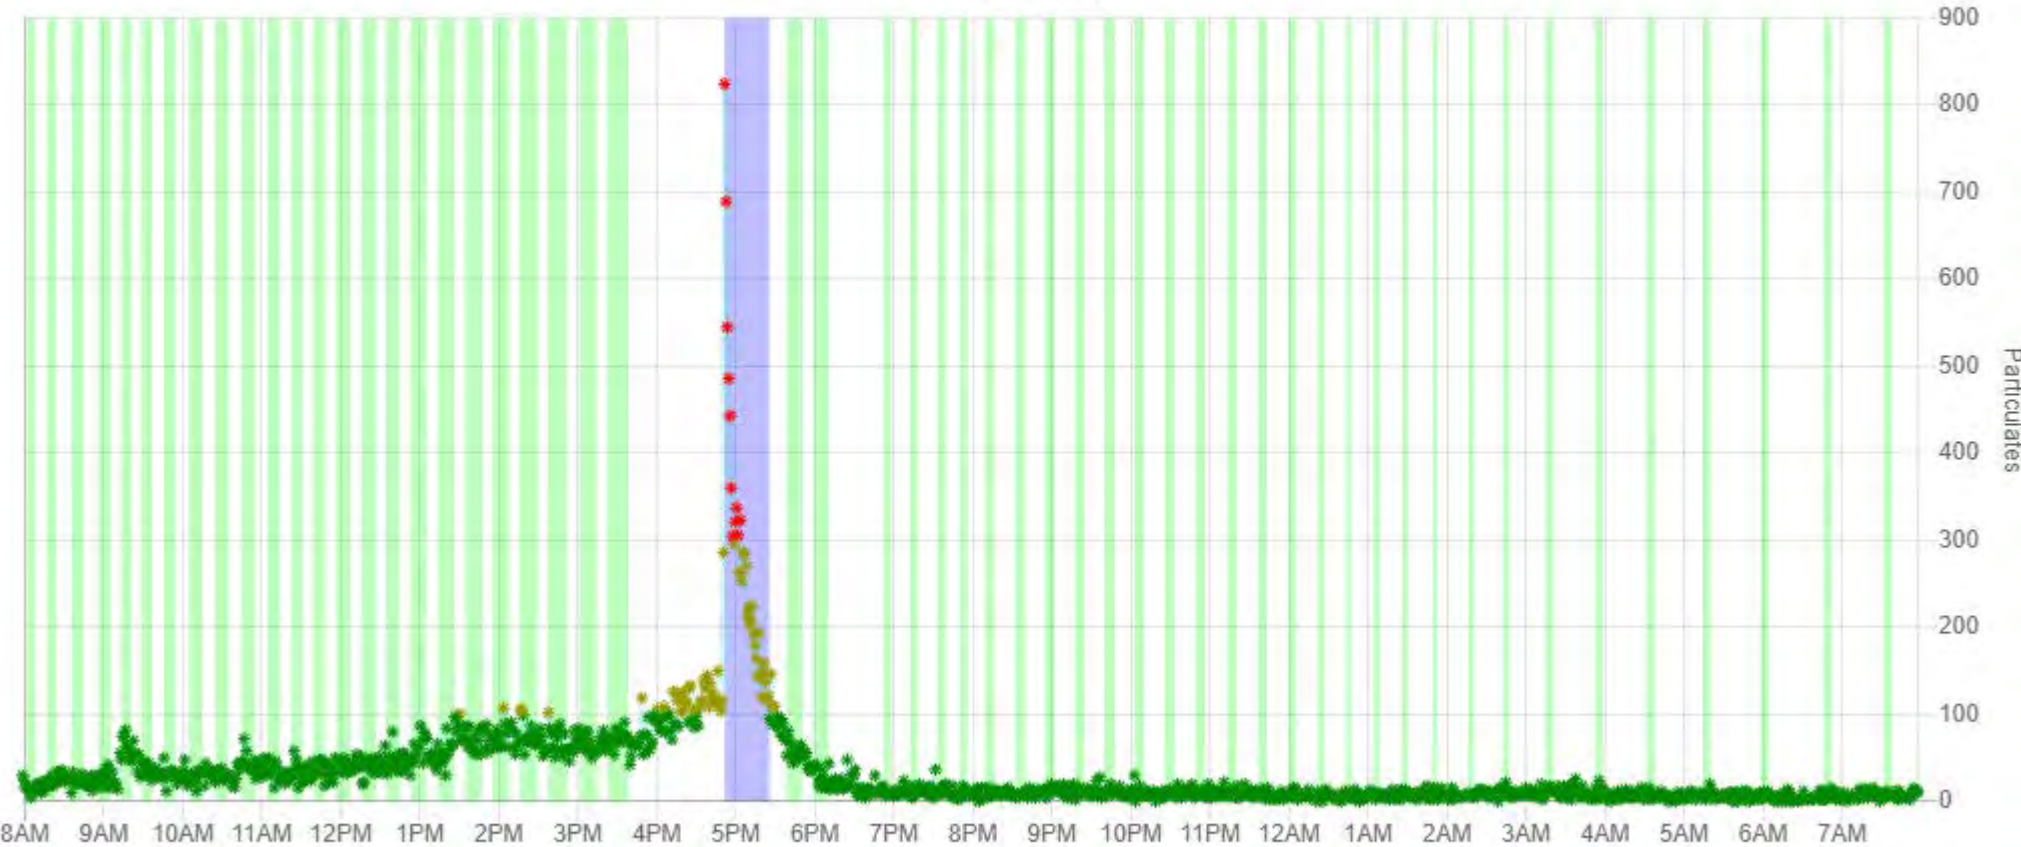

Zone 1 Data from 6/24/2020 7:49:51 AM to 6/25/2020 7:49:51 AM

Sensor 1 Particulates Zone 1 Requested Zone 1 Auto

Previous

Next

(Click legend entries to toggle data visibility.)

IONaer Data from 6/18/2020 7:58 am to 6/19/2020 7:58 am

- zone 1s Particulates
- zone 2s Particulates
- ZONE 3S Particulates
- Zone 1 Requested
- zone 2 Requested
- ZONE 3 Requested
- Zone 1 Auto
- zone 2 Auto
- ZONE 3 Auto

◀ Previous

Next ▶

(Click legend entries to toggle data visibility.)

IONaer Data from 6/18/2020 7:58 am to 6/19/2020 7:58 am

- zone 1s Particulates
- zone 2s Particulates
- ZONE 3S Particulates
- Zone 1 Requested
- zone 2 Requested
- ZONE 3 Requested
- Zone 1 Auto
- zone 2 Auto
- ZONE 3 Auto

◀ Previous

Next ▶▶

(Click legend entries to toggle data visibility.)

IONaer Data from 6/18/2020 7:58 am to 6/19/2020 7:58 am

- * zone-1s-Particulates
- * zone-2s-Particulates
- * ZONE 3S Particulates
- Zone-1-Requested
- zone-2-Requested
- ZONE 3 Requested
- Zone-1-Auto
- zone-2-Auto
- ZONE 3 Auto