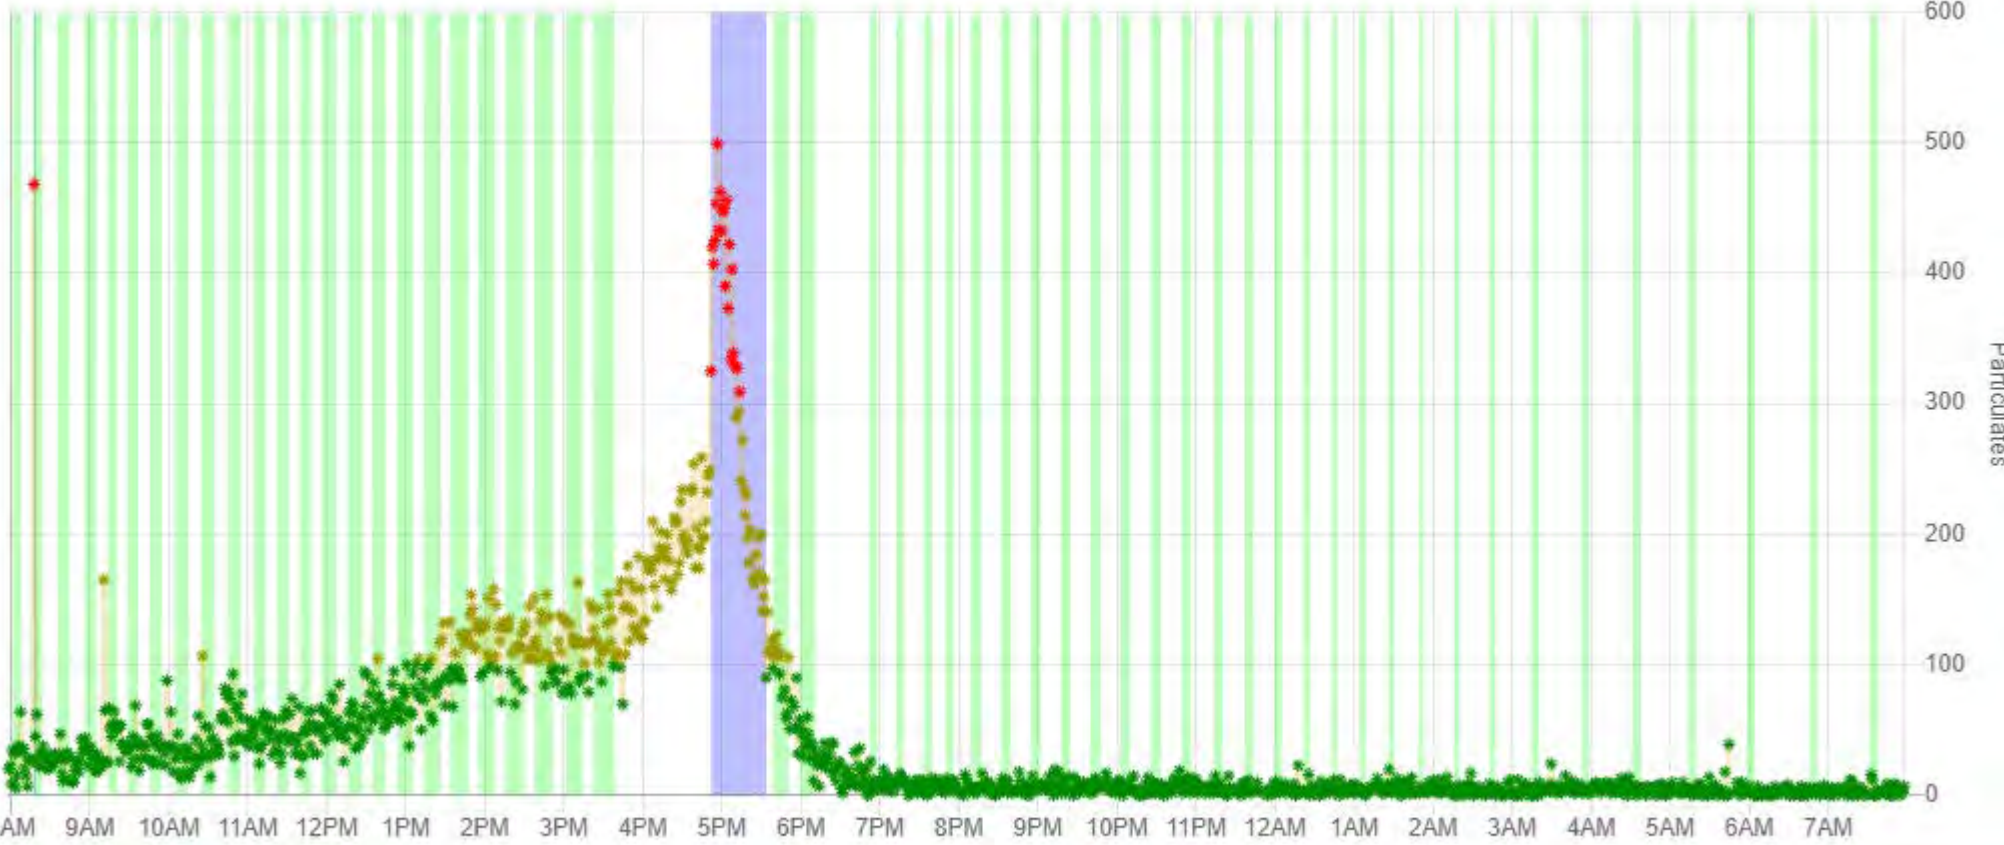

- zone 1s Particulates
- zone 2s Particulates
- ZONE 3S Particulates
- Zone 1 Requested
- zone 2 Requested
- ZONE 3 Requested
- Zone 1 Auto
- zone 2 Auto
- ZONE 3 Auto

◀ Previous

Next ▶

(Click legend entries to toggle data visibility.)

IONaer Data from 6/18/2020 7:58 am to 6/19/2020 7:58 am

- zone 1s Particulates
- zone 2s Particulates
- ZONE 3S Particulates
- Zone 1 Requested
- zone 2 Requested
- ZONE 3 Requested
- Zone 1 Auto
- zone 2 Auto
- ZONE 3 Auto

◀ Previous

Next ▶▶

(Click legend entries to toggle data visibility.)

IONaer Data from 6/18/2020 7:58 am to 6/19/2020 7:58 am

- * zone-1s-Particulates
- * zone-2s-Particulates
- * ZONE 3S Particulates
- Zone-1-Requested
- zone-2-Requested
- ZONE 3 Requested
- Zone-1-Auto
- zone-2-Auto
- ZONE 3 Auto